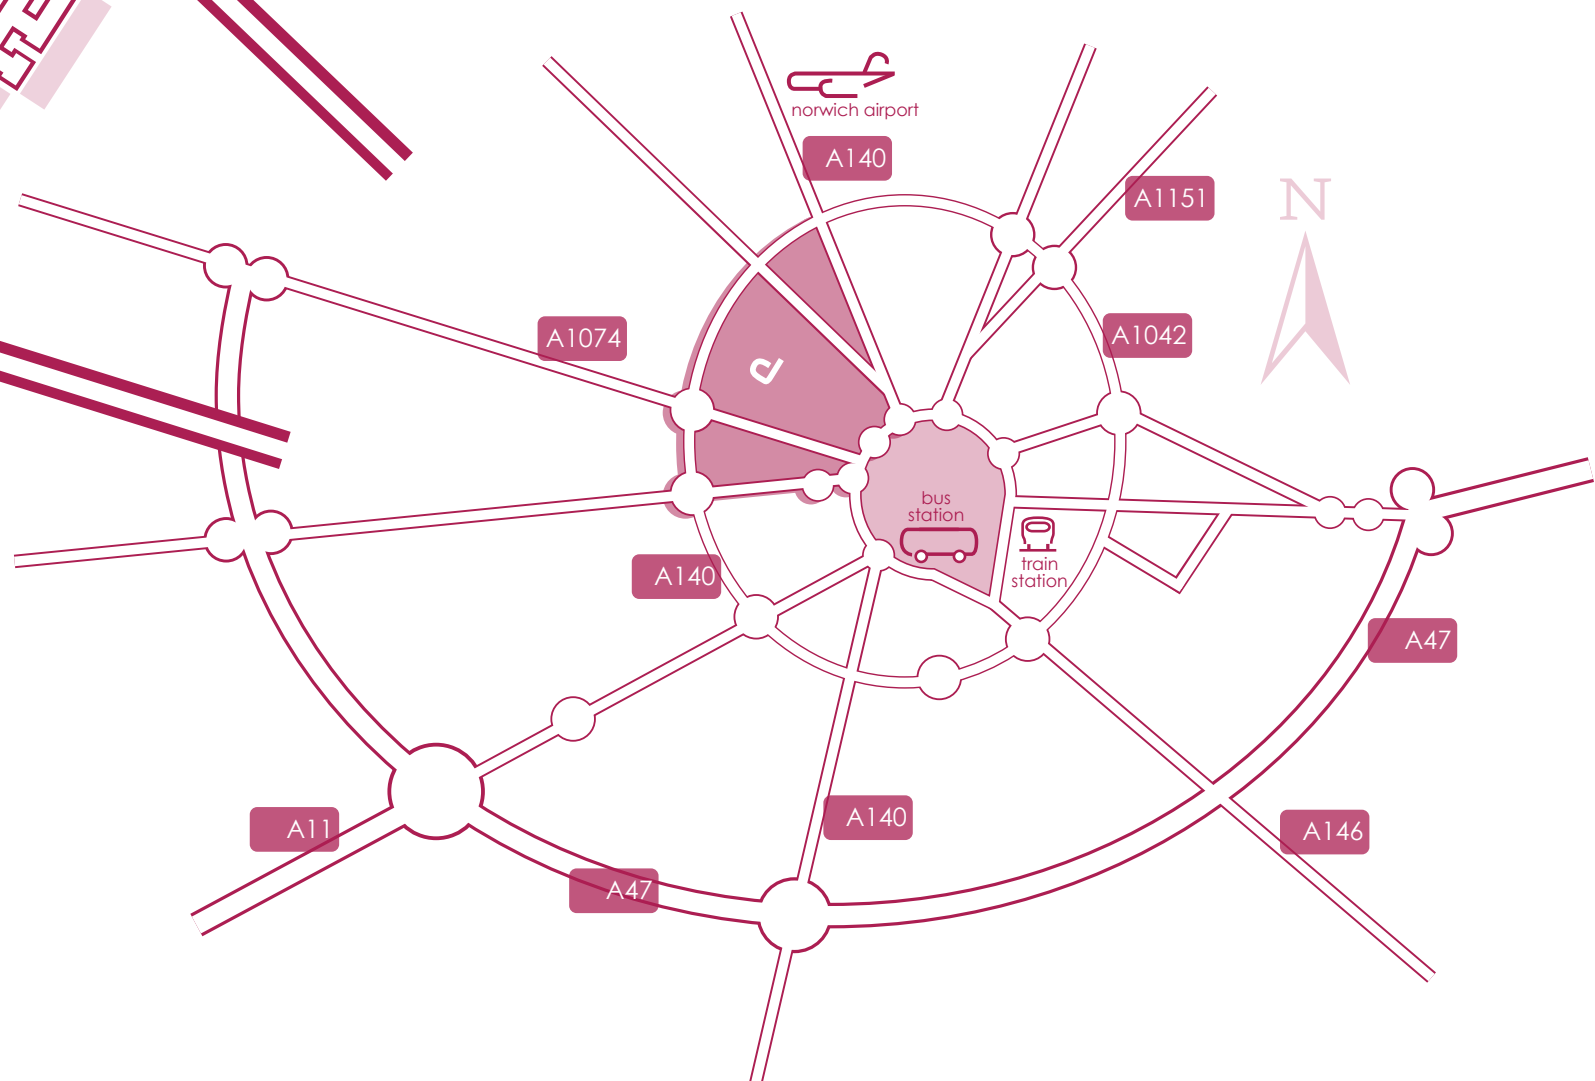

data
drum
creative beat

1 Page Road, Sweetbriar, Norwich, NR3 2BX
t 01603 484 484 f 01603 788 118
e bang@datadrum.com
w datadrum.com