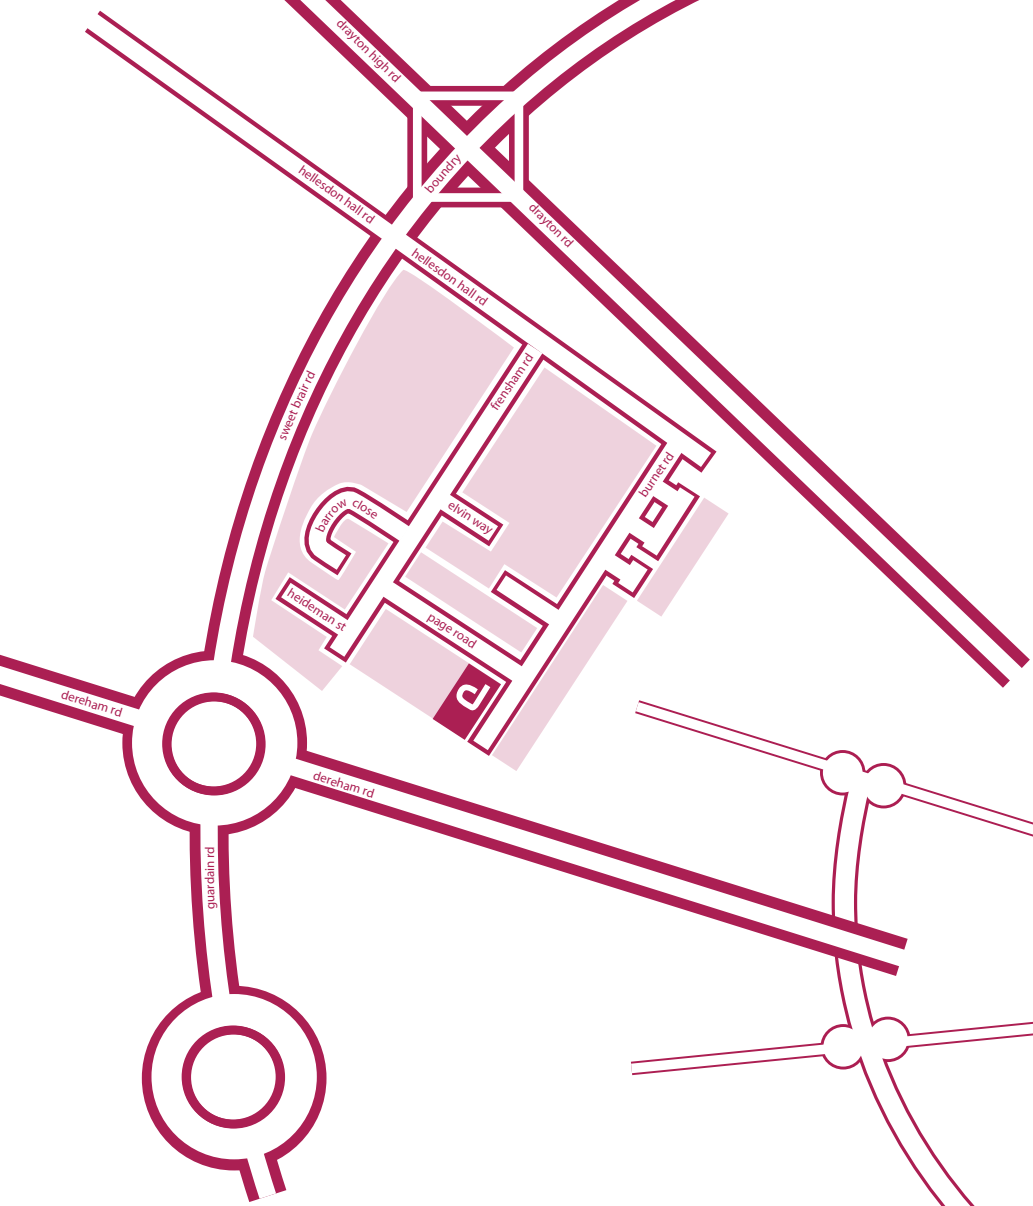

data
drum
creative beat

1 Page Road, Sweetbriar, Norwich, NR3 2BX
t 01603 484 484 f 01603 788 118
e bang@datadrum.com
w datadrum.com